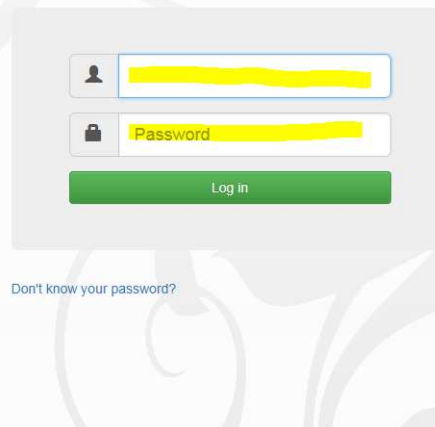

Step 2: Log-in using your school details

Username - this is usually the PRIMARY email address you have registered with us for school communications.

Password - If you have forgotten it, please enter your email address in the username box and click on the "Don't know...." link underneath the green Log In box.

If you experience any other technical problems please email s.burgess@wollaston-school.net

Students - use your school log on details.