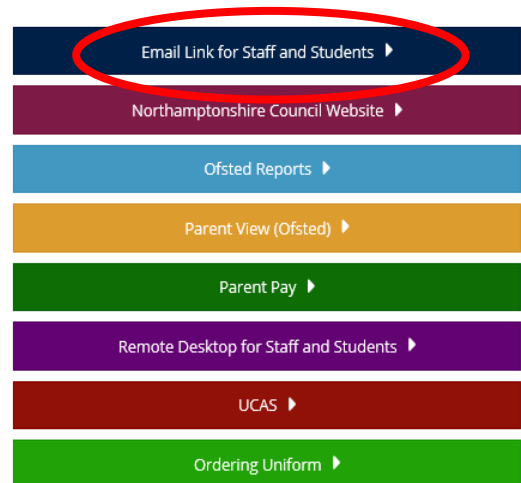

Accessing Wollaston School emails, Go4schools and Homework

Accessing Wollaston School emails

All student outlook accounts can be accessed through the Wollaston School website

<https://www.wollastonschool.com/>

Quick Links at the bottom of the page... 'Email link...' →

School email format username@wollaston-school.net

Username – used to log into the school computers

Password – same as used for computer logins